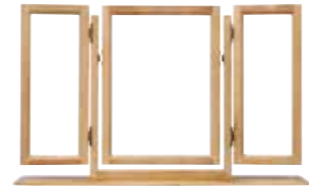

LIMED OAK

Create an elegant and fresh look with this limed oak bedroom furniture range.

ELEGANT STYLING

Impeccable style never goes out of fashion, the elegance of this range is timeless.

EXTENSIVE RANGE

With 12 different beautiful pieces to choose from you can create your own combination.

A MEMBER OF
A©ID
ANTI COPYING IN DESIGN

135CM BEDFRAME MN01
H120cm W149cm D221cm

150CM BEDFRAME MN02
H120cm W164cm D231cm

180CM BEDFRAME MN03
H120cm W194cm D231cm

WALL MIRROR MN13
H65cm W100cm D2.8cm

GALLERY MIRROR MN14
H60cm W99cm D20cm

UPHOLSTERED STOOL MN11
H45cm W54cm D44cm

2 DRAWER BEDSIDE MN04
H60cm W45cm D40cm

DRESSING TABLE MN10
H75cm W120cm D49cm

UPHOLSTERED BENCH MN12
H45cm W104cm D44cm

DOUBLE WARDROBE MN05
H195cm W115cm D64.5cm