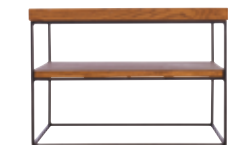

EXTENSIVE RANGE

With 12 different beautiful pieces to choose from you can create your own combination.

180CM HAMPSTEAD DINING TABLE SH01
H77cm W180cm D100cm

220CM HAMPSTEAD DINING TABLE SH02
H77cm W220cm D100cm

180CM HAVERSTOCK DINING TABLE SH03
H77cm W180cm D90cm

220CM HAVERSTOCK DINING TABLE SH04
H77cm W220cm D90cm

200CM HOLBURN DINING TABLE SH05
H77cm W200cm D100cm

240CM HOLBURN DINING TABLE SH06
H77cm W240cm D100cm

CARNABY WIDE SIDEBOARD SH07
H84cm W150cm D44cm

KENTISH WIDE SIDEBOARD SH08
H86cm W158cm D46cm

CAMDEN WIDE SIDEBOARD SH13
H80.6cm W176.4cm D46cm

TV UNIT SH12
H54cm W150cm D44cm

COFFEE TABLE SH10
H42cm W120cm D70cm

LAMP TABLE SH11
H50cm W60cm D60cm

Please note that colours/finishes shown in this brochure are intended as a guide only. Product information correct at time of publication in March 2017. The company has a policy of continuous product development and reserves the right to change any product and specifications given in this brochure.