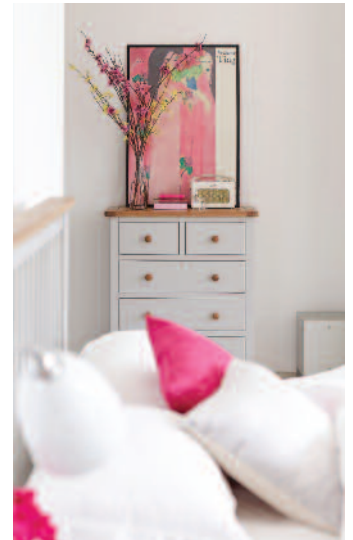

Beautifully simple, this charming range of furniture combines a Painted Grey finish and Oak tops to create an elegantly understated yet classic style for any room.

90CM BEDFRAME
OL01
H115cm W104cm D205cm

135CM BEDFRAME
OL02
H115cm W149cm D205cm

150CM BEDFRAME
OL03
H115cm W164cm D215cm

UPHOLSTERED STOOL
OL12
H46cm W40cm D35cm

3 DRAWER BEDSIDE
OL04
H60cm W40cm D35cm

GALLERY MIRROR
OL13
H59cm W53cm D7cm

3 DRAWER DRESSING TABLE
OL11
H78cm W107cm D40cm