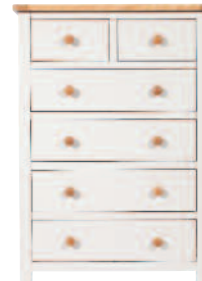

Beautifully simple, this charming range of furniture combines a Painted Grey finish and Oak tops to create an elegantly understated yet classic style for any room.

90CM BEDFRAME
OL01
H115cm W104cm D205cm

135CM BEDFRAME
OL02
H115cm W149cm D205cm

150CM BEDFRAME
OL03
H115cm W164cm D215cm

UPHOLSTERED STOOL
OL12
H46cm W40cm D35cm

3 DRAWER BEDSIDE
OL04
H60cm W40cm D35cm

GALLERY MIRROR
OL13
H59cm W53cm D7cm

3 DRAWER DRESSING TABLE
OL11
H78cm W107cm D40cm

6 DRAWER WIDE CHEST
OL10
H78cm W125cm D40cm

2+3 DRAWER CHEST
OL08
H92cm W80cm D40cm

5 DRAWER TALL CHEST
OL07
H102cm W53cm D40cm

2+4 DRAWER CHEST
OL09
H112cm W80cm D40cm

2 DOOR ALL-HANGING WARDROBE
OL06
H190cm W100cm D57cm