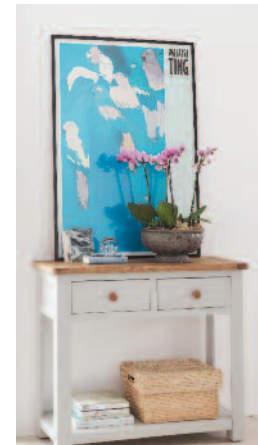

Beautifully simple, this charming range of furniture combines a Painted Grey finish and Oak tops to create an elegantly understated yet classic style for any room.

140CM-180CM EXTENDING  
DINING TABLE  
OS01  
H78cm W140cm H90cm

UPHOLSTERED DINING CHAIR  
OS02  
H101cm W44cm H53cm

UPHOLSTERED DINING CHAIR (OAK)  
OS11  
H101cm W44cm H53cm

1 DRAWER LAMP TABLE  
OS06  
H50cm W50cm H40cm

NEST OF TABLES  
OS08  
H50cm W61cm H46cm

2 DRAWER COFFEE TABLE  
OS05  
H50cm W110cm H60cm

TV UNIT  
OS09  
H50cm W131cm H40cm

DISPLAY CABINET  
OS10  
H180cm W87cm H37cm

2 DRAWER CONSOLE TABLE  
OS07  
H75cm W87cm H35cm

2 DOOR 2 DRAWER SIDEBOARD  
OS04  
H80cm W80cm H35cm

3 DOOR 3 DRAWER SIDEBOARD  
OS03  
H85cm W128cm H40cm